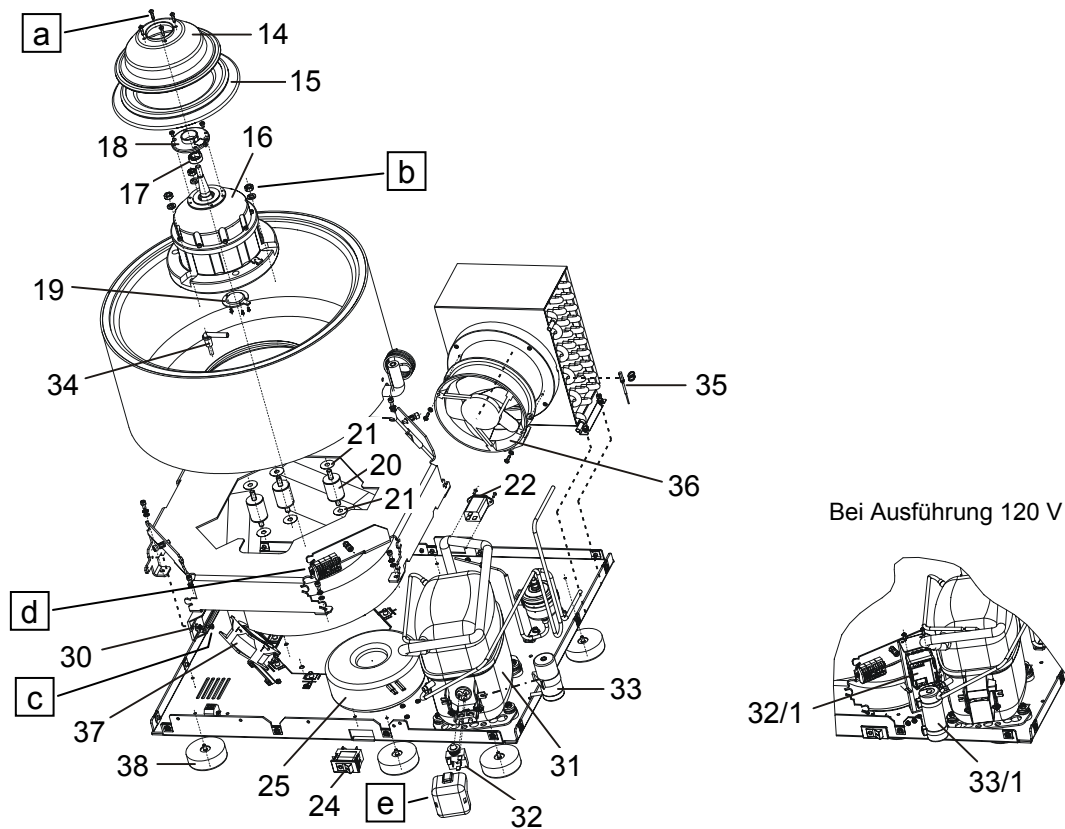

9 General arrangement of the components

Item	Designation
1	Lid ROTINA 420
2	Lid ROTINA 420 R
3	Window with gluing ring
4	Hinge
5	Pneumatic spring
6	Packing ring
7	Front panel ROTINA 420
8	Front panel ROTINA 420 R
9	Operating panel - frame
10	Operating panel - electronics
11	Rotary encoder with cable
12	Rotary knob with flat spring
13	Motor cover ROTINA 420
14	Motor cover ROTINA 420 R
15	Folded bellow (only ROTINA 420 R)
16	Motor
17	Carrier
18	Speed sensor (on top of the motor)
19	Speed/imbalance sensor (at the bottom of the motor)
20	Rubber-metal bearing
21	Anti-twist device
22	Appliance plug with line filter (only 230 V version) Appliance plug without line filter (only 120 V version)
23	ON-OFF switch ROTINA 420
24	ON-OFF switch ROTINA 420 R
25	Transformer (only 120 V version)
26	Circuit breaker (only 120 V version)
27	Electronics ROTINA 420, Electronics ROTINA 420 R
28	Supporting sheet for Electronics
29	Flat ribbon cable (20-pole)
30	Brake resistor with overtemperature switch
31	Compressor (only ROTINA 420 R)
32	Starting relay (only ROTINA 420 R)
33	Starting capacitor (only ROTINA 420 R)
34	Temperature sensor (B1) in the centrifuge chamber (only ROTINA 420 R)
35	Temperature sensor (B3) at the condenser (only ROTINA 420 R)
36	Fan at the condenser (only ROTINA 420 R)
37	Fan for cooling the motor (only ROTINA 420 R)
38	Rubber foot
39	Right lid lock complete
40	Eccentric disc
41	Contact spring
42	Sliding block
43	Left lid lock complete
44	Tension spring
45	Connecting rod

Fig. 2

Fig. 3

Fig. 6

Fig. 7

Fig. 8