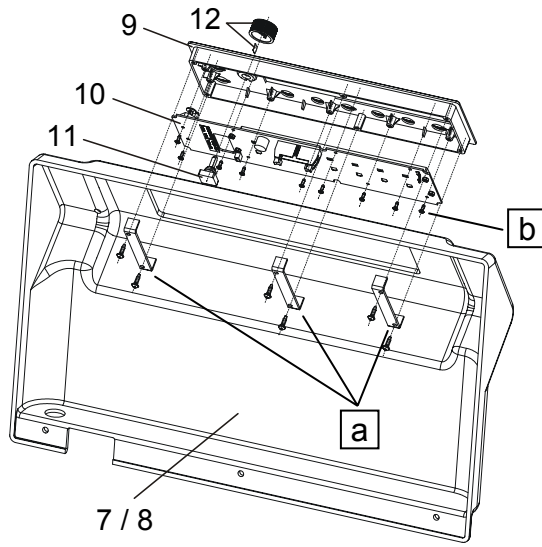

9 General arrangement of the components

Item	Designation
1	Lid ROTINA 420
2	Lid ROTINA 420 R
3	Window with gluing ring
4	Hinge
5	Pneumatic spring
6	Packing ring
7	Front panel ROTINA 420
8	Front panel ROTINA 420 R
9	Operating panel - frame
10	Operating panel - electronics
11	Rotary encoder with cable
12	Rotary knob with flat spring
13	Motor cover ROTINA 420
14	Motor cover ROTINA 420 R
15	Folded bellow (only ROTINA 420 R)
16	Motor
17	Carrier
18	Speed sensor (on top of the motor)
19	Speed/imbalance sensor (at the bottom of the motor)
20	Rubber-metal bearing
21	Anti-twist device
22	Appliance plug with line filter (only 230 V version) Appliance plug without line filter (only 120 V version)
23	ON-OFF switch ROTINA 420
24	ON-OFF switch ROTINA 420 R
25	Transformer (only 120 V version)
26	Circuit breaker (only 120 V version)
27	Electronics ROTINA 420, Electronics ROTINA 420 R
28	Supporting sheet for Electronics
29	Flat ribbon cable (20-pole)
30	Brake resistor with overtemperature switch
31	Compressor (only ROTINA 420 R)
32	Starting relay (only ROTINA 420 R)
33	Starting capacitor (only ROTINA 420 R)
34	Temperature sensor (B1) in the centrifuge chamber (only ROTINA 420 R)
35	Temperature sensor (B3) at the condenser (only ROTINA 420 R)
36	Fan at the condenser (only ROTINA 420 R)
37	Fan for cooling the motor (only ROTINA 420 R)
38	Rubber foot
39	Right lid lock complete
40	Eccentric disc
41	Contact spring
42	Sliding block
43	Left lid lock complete
44	Tension spring
45	Connecting rod

Fig. 2

Fig. 3

Fig. 6

Fig. 7

Fig. 8