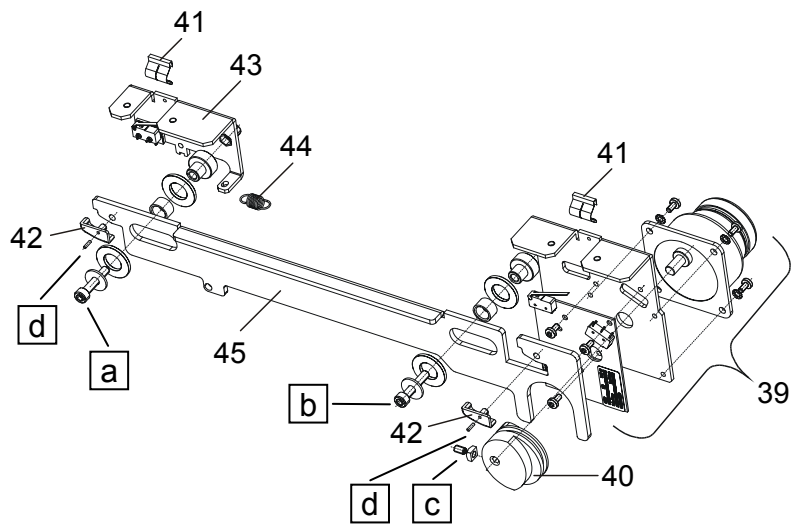

9 General arrangement of the components

Item	Designation
1	Lid ROTINA 420
2	Lid ROTINA 420 R
3	Window with gluing ring
4	Hinge
5	Pneumatic spring
6	Packing ring
7	Front panel ROTINA 420
8	Front panel ROTINA 420 R
9	Operating panel - frame
10	Operating panel - electronics
11	Rotary encoder with cable
12	Rotary knob with flat spring
13	Motor cover ROTINA 420
14	Motor cover ROTINA 420 R
15	Folded bellow (only ROTINA 420 R)
16	Motor
17	Carrier
18	Speed sensor (on top of the motor)
19	Speed/imbalance sensor (at the bottom of the motor)
20	Rubber-metal bearing
21	Anti-twist device
22	Appliance plug with line filter (only 230 V version) Appliance plug without line filter (only 120 V version)
23	ON-OFF switch ROTINA 420
24	ON-OFF switch ROTINA 420 R
25	Transformer (only 120 V version)
26	Circuit breaker (only 120 V version)
27	Electronics ROTINA 420, Electronics ROTINA 420 R
28	Supporting sheet for Electronics
29	Flat ribbon cable (20-pole)
30	Brake resistor with overtemperature switch
31	Compressor (only ROTINA 420 R)
32	Starting relay (only ROTINA 420 R)
33	Starting capacitor (only ROTINA 420 R)
34	Temperature sensor (B1) in the centrifuge chamber (only ROTINA 420 R)
35	Temperature sensor (B3) at the condenser (only ROTINA 420 R)
36	Fan at the condenser (only ROTINA 420 R)
37	Fan for cooling the motor (only ROTINA 420 R)
38	Rubber foot
39	Right lid lock complete
40	Eccentric disc
41	Contact spring
42	Sliding block
43	Left lid lock complete
44	Tension spring
45	Connecting rod

Fig. 2

Fig. 3

Fig. 6

Fig. 7

Fig. 8