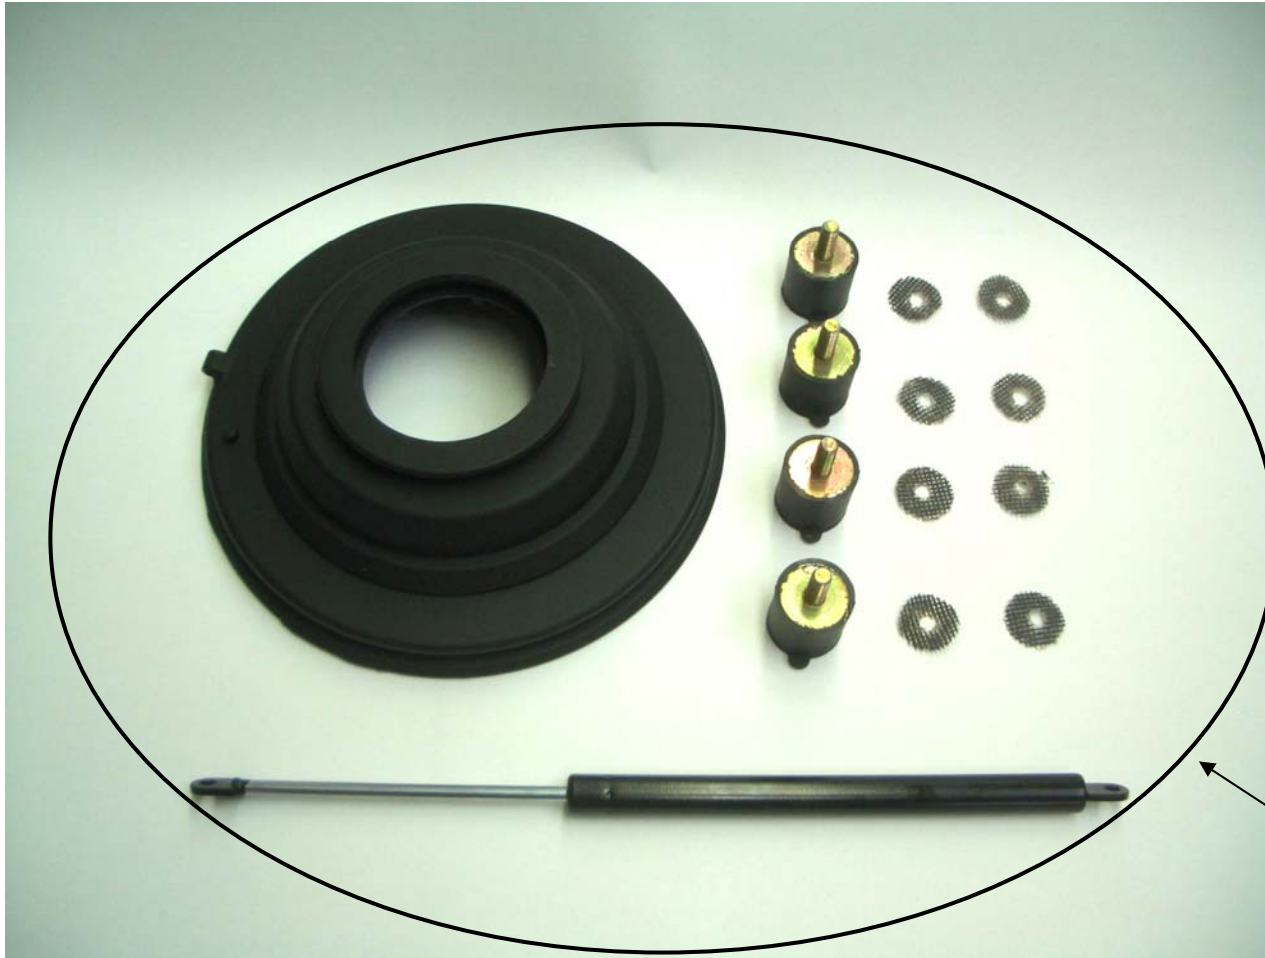

Service Kit

[Pos. 4000](#)