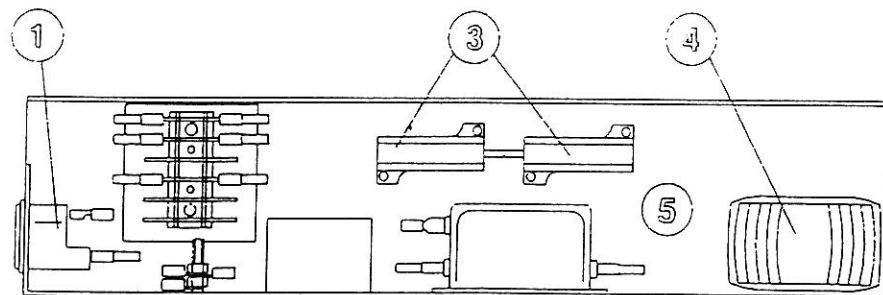

6.5. FEEDER GROUP

B4i feeder group