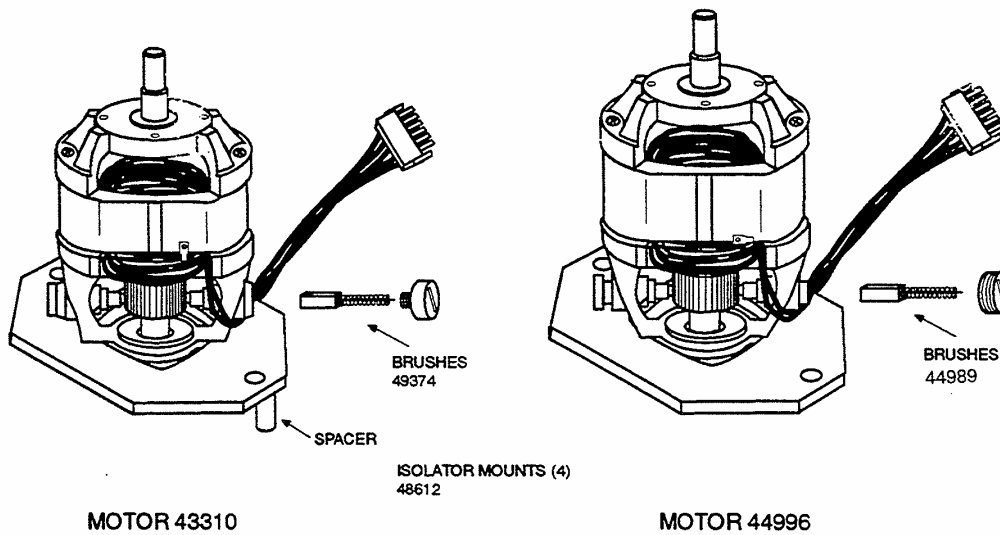

**CENTRIFUGE—EXPLODED VIEW  
CENTRA-MP4R**

**BASE ASSEMBLY—EXPLODED VIEW  
CENTRA-MP4R**

**44990 MOTOR REPLACEMENT KIT (TO REPLACE 43310 WITH 44996)**

Software versions earlier than 2.0 is 43310 Motor  
 Software versions 2.0 or later is 44996 Motor  
 To verify version level see Section 10.4 Special Functions.

43706        Spare Parts Kit  
    43689        Fuse 4A - 240V (4)  
    43707        Fuse 8A - 120V (4)  
    43177        Line Cord  
    43312        Line Cord (International)  
    49374        Brushes  
    65436        MAG. SOCKET

Centra MP4 2437

\*see included parts list

43358	Base Plate	
43210	Blower Assy	
49374	Brushes	
43348	Control Panel (no PCB)	
49847	Control Panel Clip	
45249	Cabinet	
65253	Cover Bumper	E-From 50006
40502	Cover Gasket	
65435	Cover Insert	
43381	Cover Insert Plate	QA CIRCUIT BREAKER 62717B
43890	Cover Panel	
47248	Foot-Rubber	
43174	Frequency Selector	
43689	Fuse 4A - 240V	
43707	Fuse 8A - 120V	
49937 43250	Fuse PCB 2.5A (F1)	
9946	Fuse PCB 6.3A (F2)	
43173	Fuse Drawer	
43367	Guard Bowl	
43641	Harness Blower/PCB	
43195	Harness Imbalance	
43253	Harness Latch/PCB	
43254	Harness Motor/PCB	
43255	Harness P.E.M.	
43251	Harness Power/PCB	
49825A	Hinge	
47184	Imbalance Switch	N/S 50115
43181A	Latch	
43181B	Latch Striker	
43177	Line Cord	
43176	Line Filter	
43310	Motor	
43304	Motor Assy*	
42466	Motor Boot	
44586	P.C. Board	
9555	Plug Bypass Hole	
43175	Power Entry Module	
43261	Rear Access Panel	
50242-43866	Ring-Motor	BULK PLASTIC
43865	Ring-Guard Bowl	
42516	Rotor Locking Nut	
48399	Shaft Adapter-Tapered	E-Z ON SHAFT ADAPTER KIT 65514
49037	Shaft Adapter Collar Clamp	
43706	Spare Parts Kit*	SCREW KIT 50308
43185	Transformer	
48110	Viewport	