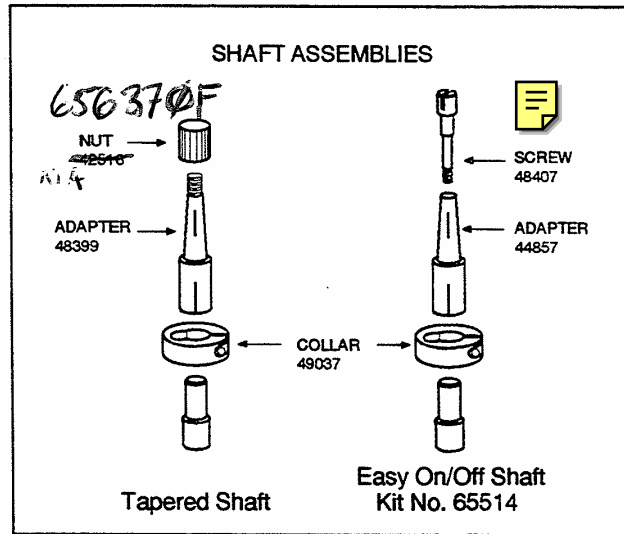

**CENTRIFUGE—EXPLODED VIEW  
CENTRA-MP4R**

**BASE ASSEMBLY—EXPLODED VIEW  
CENTRA-MP4R**

**44990 MOTOR REPLACEMENT KIT (TO REPLACE 43310 WITH 44996)**

Software versions earlier than 2.0 is 43310 Motor  
 Software versions 2.0 or later is 44996 Motor  
 To verify version level see Section 10.4 Special Functions.

43706        Spare Parts Kit  
    43689        Fuse 4A - 240V (4)  
    43707        Fuse 8A - 120V (4)  
    43177        Line Cord  
    43312        Line Cord (International)  
    49374        Brushes  
    65436        MAG. SOCKET

Centra MP4 2437

\*see included parts list

43358	Base Plate	
43210	Blower Assy	
49374	Brushes	
43348	Control Panel (no PCB)	
49847	Control Panel Clip	
45249	Cabinet	
65253	Cover Bumper	E-From 50006
40502	Cover Gasket	
65435	Cover Insert	
43381	Cover Insert Plate	QA CIRCUIT BREAKER 62717B
43890	Cover Panel	
47248	Foot-Rubber	
43174	Frequency Selector	
43689	Fuse 4A - 240V	
43707	Fuse 8A - 120V	
49937 43250	Fuse PCB 2.5A (F1)	
9946	Fuse PCB 6.3A (F2)	
43173	Fuse Drawer	
43367	Guard Bowl	
43641	Harness Blower/PCB	
43195	Harness Imbalance	
43253	Harness Latch/PCB	
43254	Harness Motor/PCB	
43255	Harness P.E.M.	
43251	Harness Power/PCB	
49825A	Hinge	
47184	Imbalance Switch	N/S 50115
43181A	Latch	
43181B	Latch Striker	
43177	Line Cord	
43176	Line Filter	
43310	Motor	
43304	Motor Assy*	
42466	Motor Boot	
44586	P.C. Board	
9555	Plug Bypass Hole	
43175	Power Entry Module	
43261	Rear Access Panel	
50242-43866	Ring-Motor	BULK PLASTIC
43865	Ring-Guard Bowl	
42516	Rotor Locking Nut	
48399	Shaft Adapter-Tapered	E-Z ON SHAFT ADAPTER KIT 65514
49037	Shaft Adapter Collar Clamp	
43706	Spare Parts Kit*	SCREW KIT 50308
43185	Transformer	
48110	Viewport	