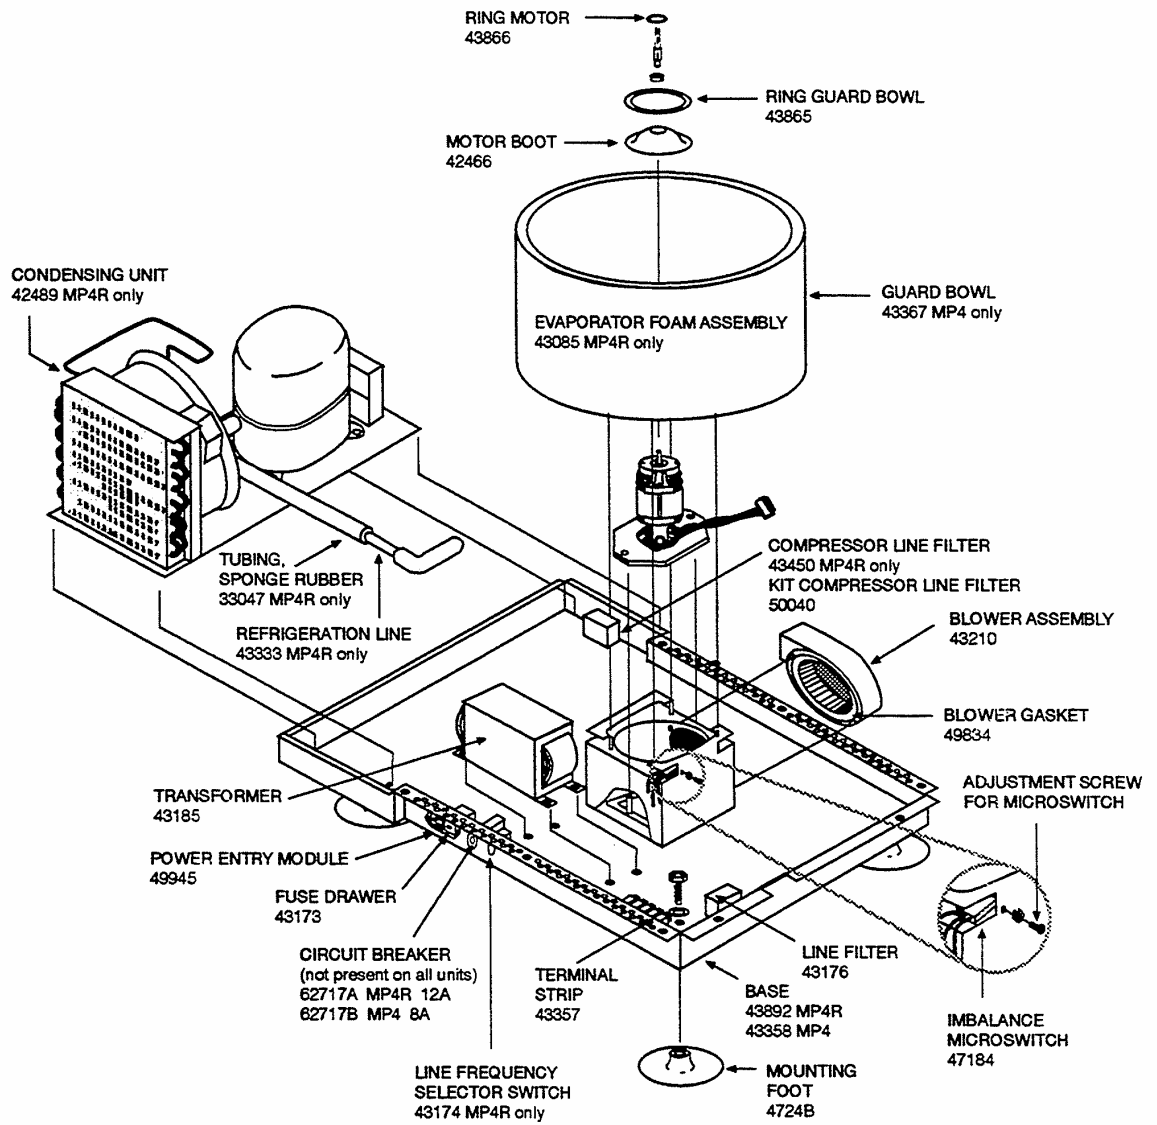

**CENTRIFUGE—EXPLODED VIEW  
CENTRA-MP4R**

**BASE ASSEMBLY—EXPLODED VIEW  
CENTRA-MP4R**

**44990 MOTOR REPLACEMENT KIT (TO REPLACE 43310 WITH 44996)**

Software versions earlier than 2.0 is 43310 Motor  
 Software versions 2.0 or later is 44996 Motor  
 To verify version level see Section 10.4 Special Functions.

**CENTRA-MP4/R DRIVE**

**\*Assy Includes**

43304        Motor Assy  
    43310        Motor  
    43870        Blower Mount Plate  
    33065        Channel Pawling  
    43125        Drive Frame  
    43135        Cylinder  
    43150        Cover Plate  
    43195        Imbalance Harness  
    43210        Blower Assy  
    43864        Motor Plate Box  
    47184        Microswitch  
    48612        Isolator  
    49834        Blower Box Gasket

Centra MP4 2437

\*see included parts list

43358	Base Plate	
43210	Blower Assy	
49374	Brushes	
43348	Control Panel (no PCB)	
49847	Control Panel Clip	
45249	Cabinet	
65253	Cover Bumper	E-From 50006
40502	Cover Gasket	
65435	Cover Insert	
43381	Cover Insert Plate	QA CIRCUIT BREAKER 62717B
43890	Cover Panel	
47248	Foot-Rubber	
43174	Frequency Selector	
43689	Fuse 4A - 240V	
43707	Fuse 8A - 120V	
49937 43250	Fuse PCB 2.5A (F1)	
9946	Fuse PCB 6.3A (F2)	
43173	Fuse Drawer	
43367	Guard Bowl	
43641	Harness Blower/PCB	
43195	Harness Imbalance	
43253	Harness Latch/PCB	
43254	Harness Motor/PCB	
43255	Harness P.E.M.	
43251	Harness Power/PCB	
49825A	Hinge	
47184	Imbalance Switch	N/S 50115
43181A	Latch	
43181B	Latch Striker	
43177	Line Cord	
43176	Line Filter	
43310	Motor	
43304	Motor Assy*	
42466	Motor Boot	
44586	P.C. Board	
9555	Plug Bypass Hole	
43175	Power Entry Module	
43261	Rear Access Panel	
50242-43866	Ring-Motor	BULK PLASTIC
43865	Ring-Guard Bowl	
42516	Rotor Locking Nut	
48399	Shaft Adapter-Tapered	E-Z ON SHAFT ADAPTER KIT 65514
49037	Shaft Adapter Collar Clamp	
43706	Spare Parts Kit*	SCREW KIT 50308
43185	Transformer	
48110	Viewport	