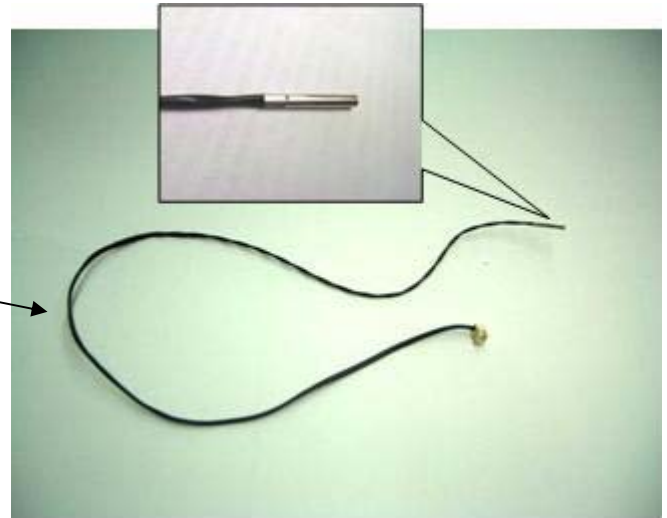

Pos. 5100

Pos. 5300