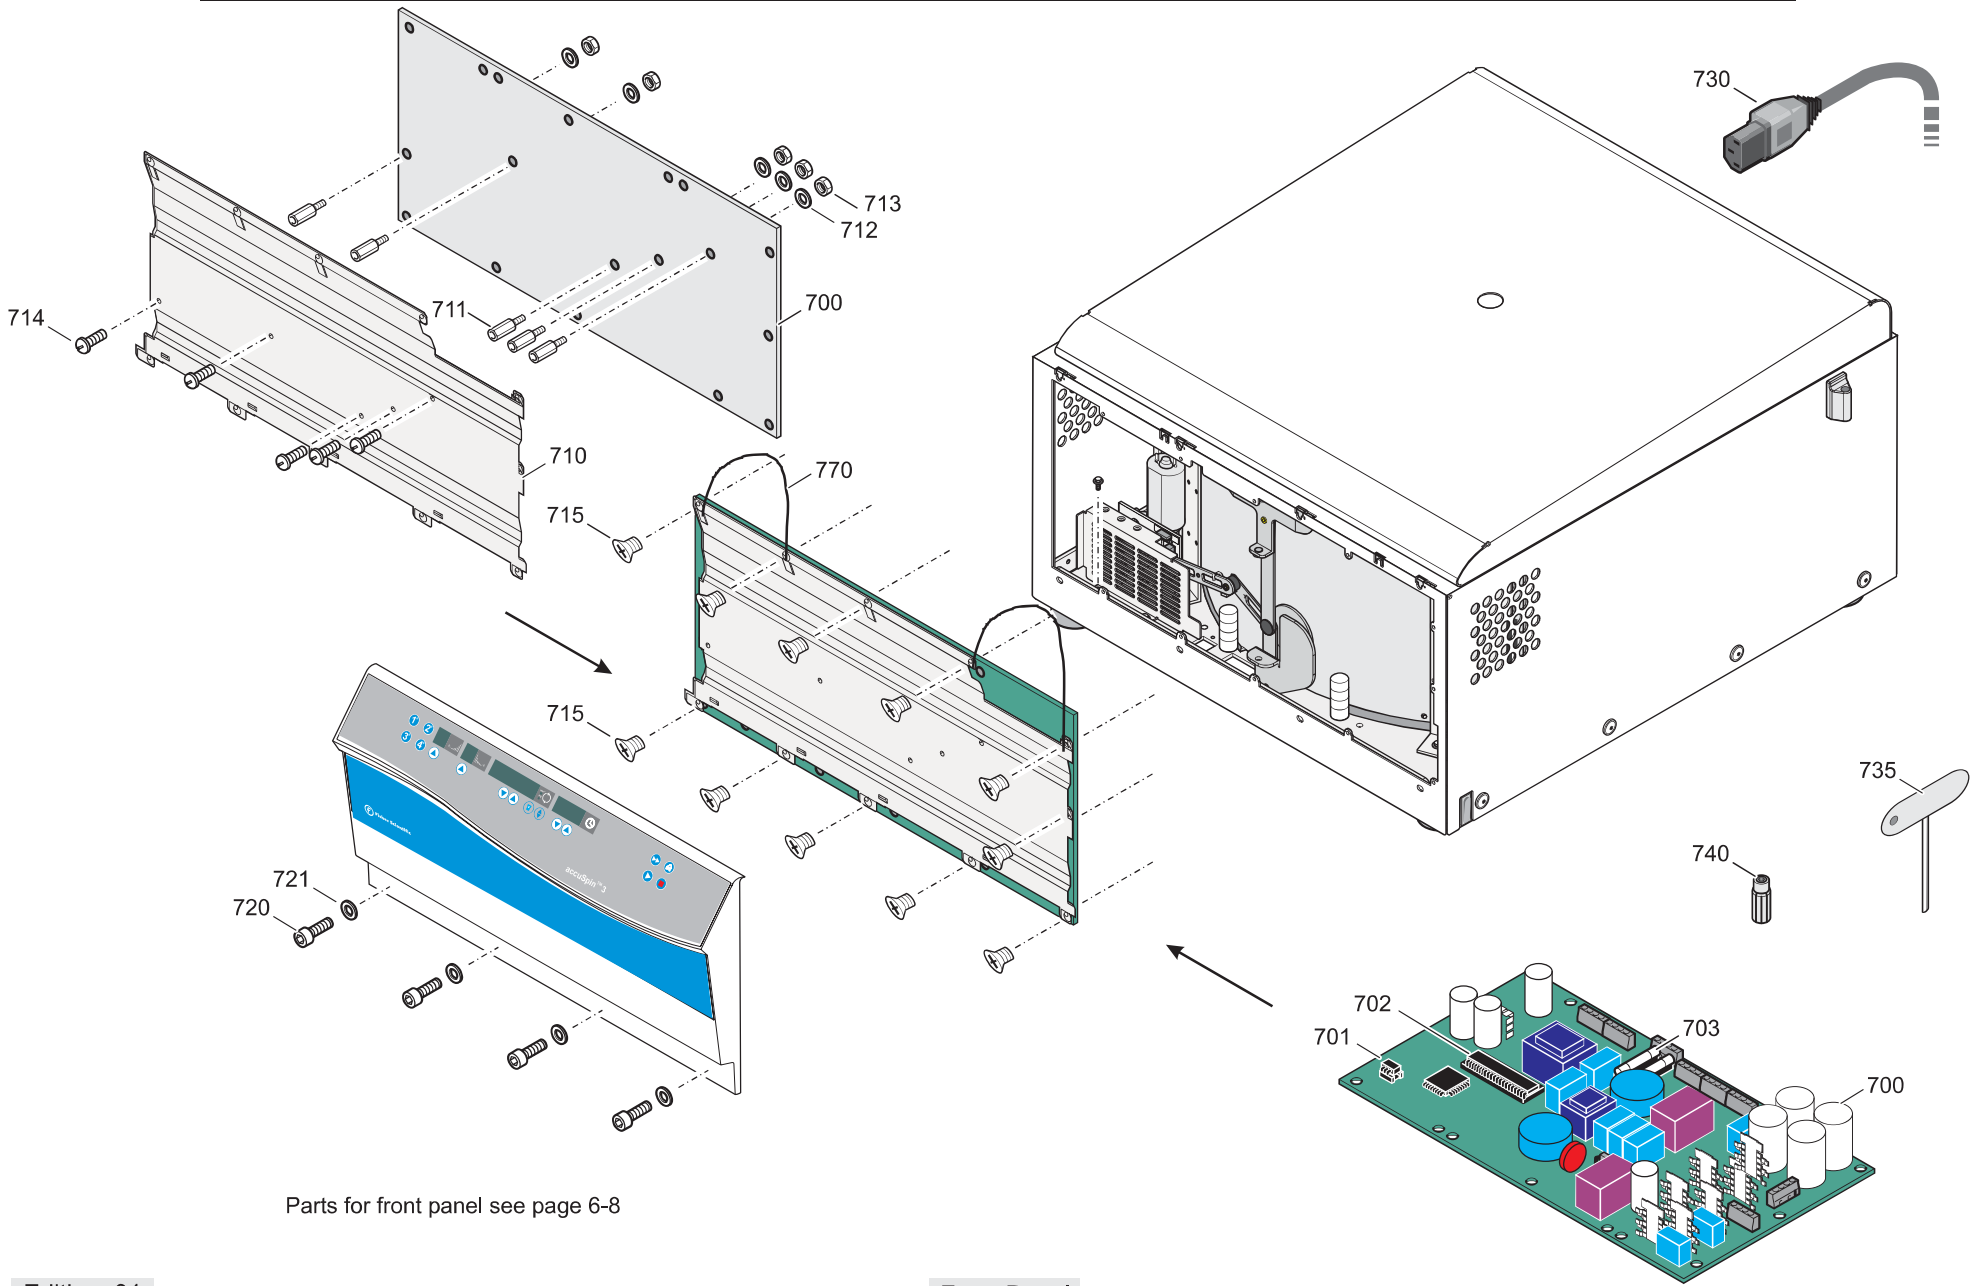

Parts for front panel see page 6-8