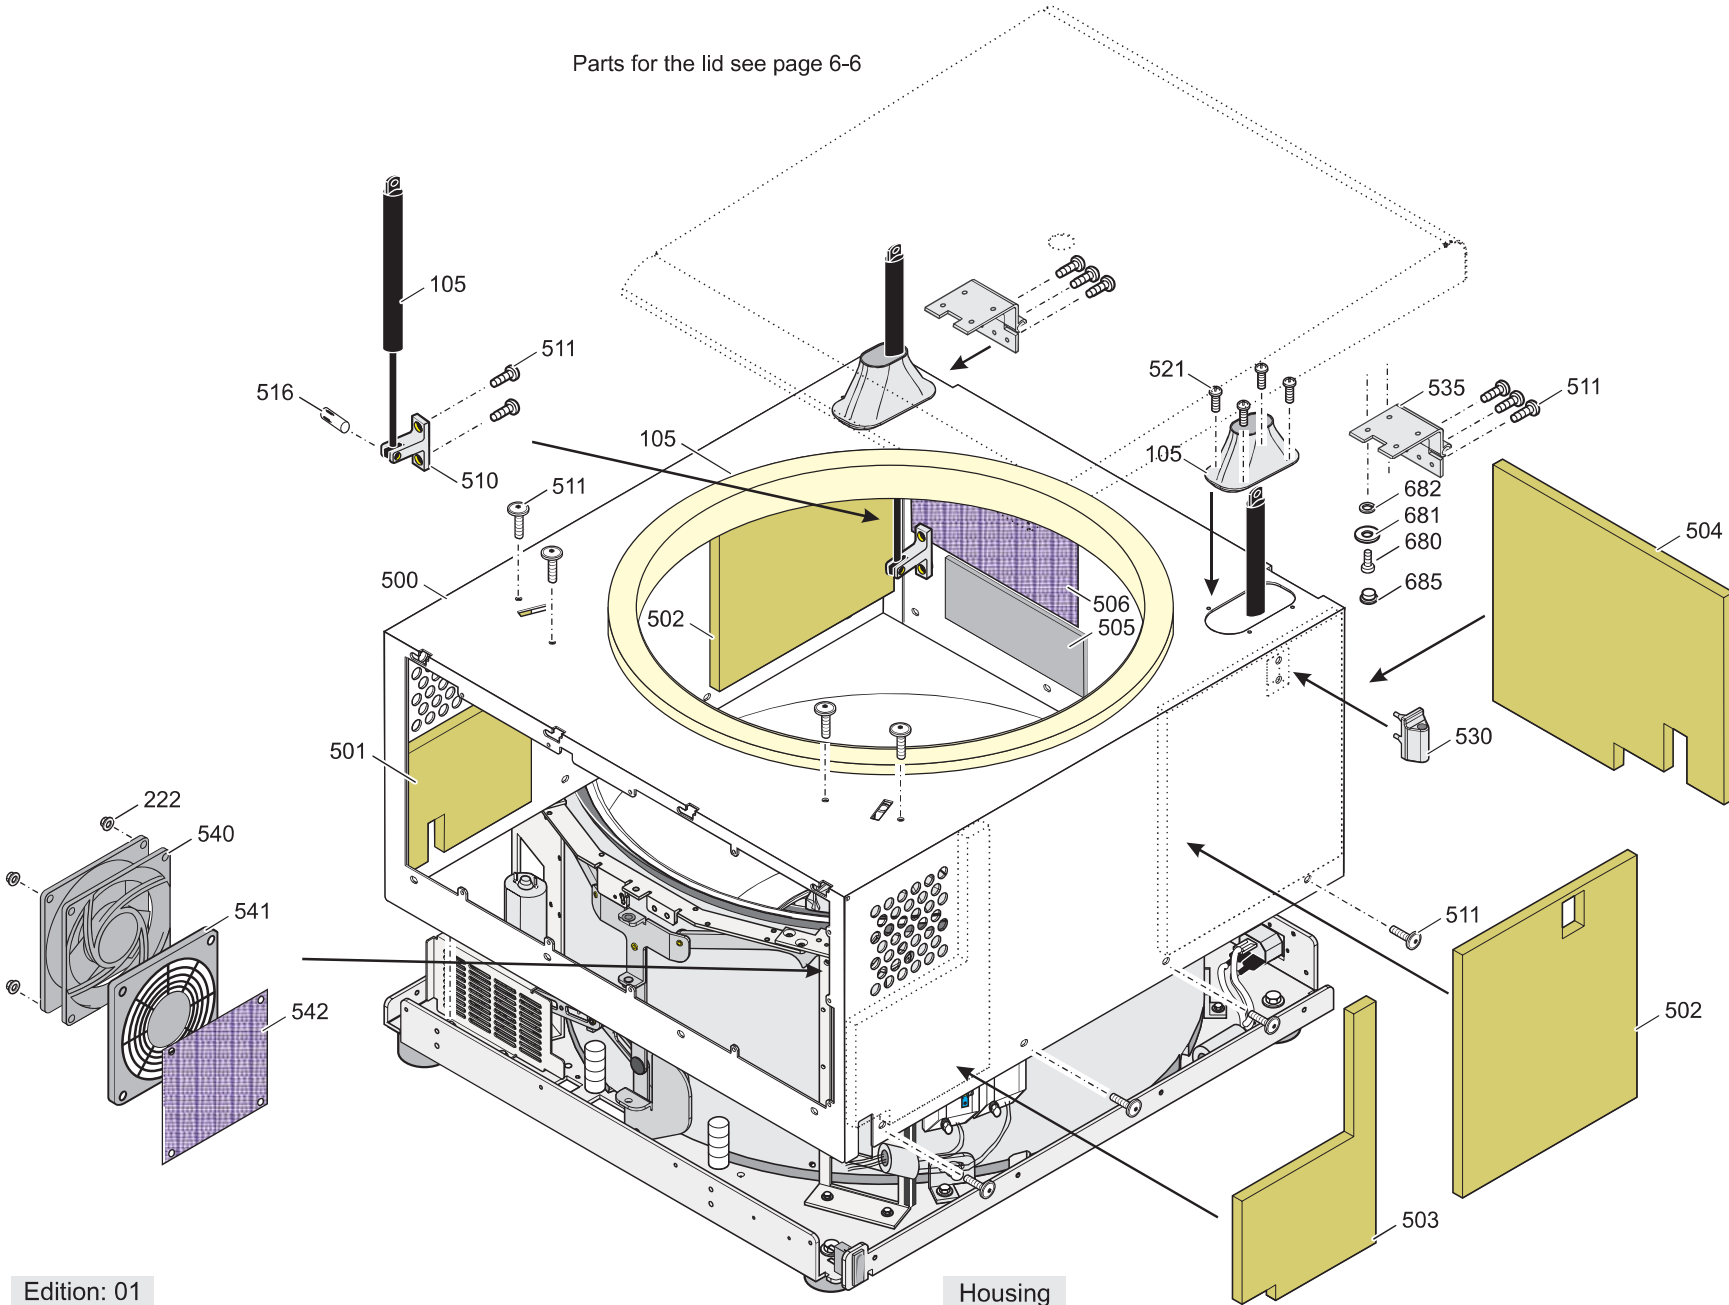

Parts for the lid see page 6-6